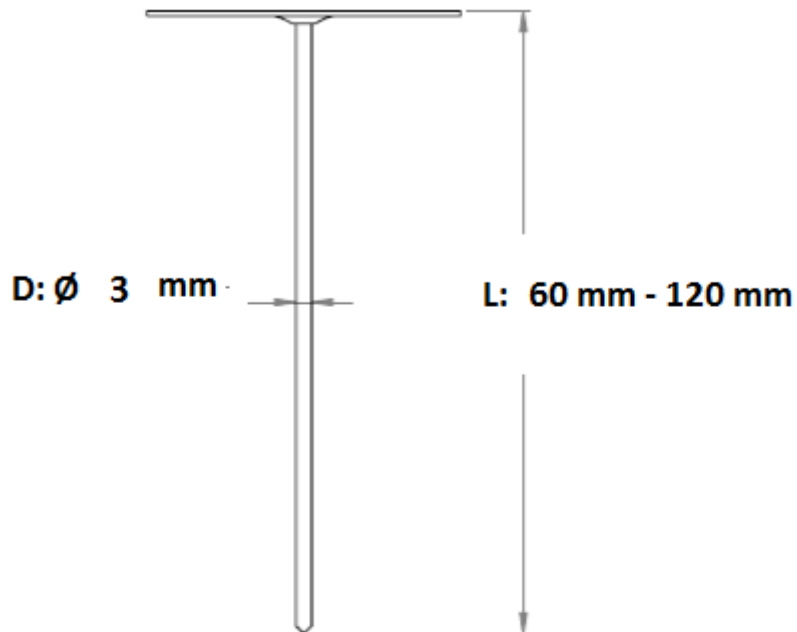

## Technical drawing LINK BF PINS AI

### Standard size

### **Available on request in other sizes:**

L: from 19 to 240 mm